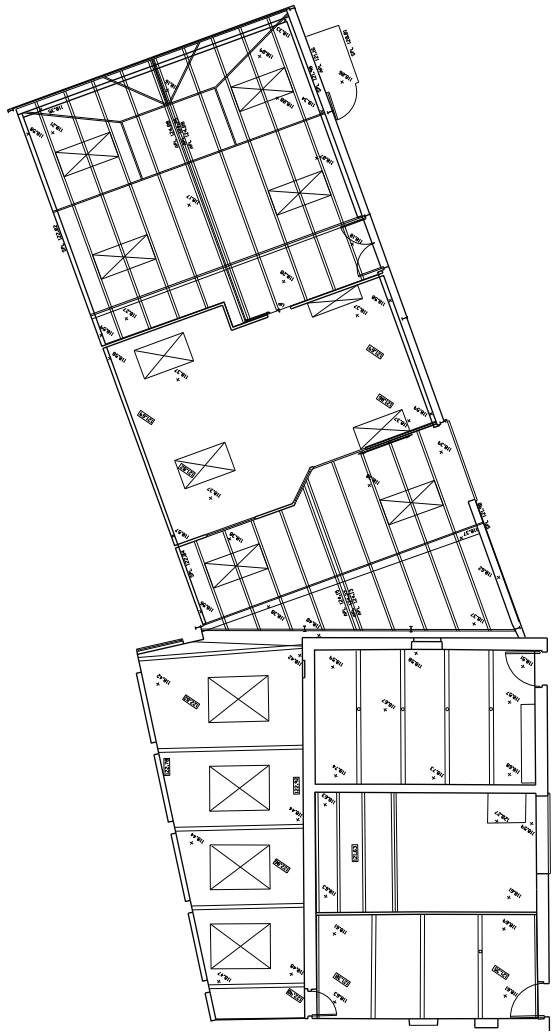

5plus architects
100, rue de la République
10000 Bruxelles
T +32 (0)2 220 00 00
www.5plusarchitects.com

Scale: 1:500

5plus architects
PROJECT: 5plus architects
100, rue de la République
10000 Bruxelles
T +32 (0)2 220 00 00
www.5plusarchitects.com
PROJECT: 5plus architects
100, rue de la République
10000 Bruxelles
T +32 (0)2 220 00 00
www.5plusarchitects.com
DATE: 01.06.13
DRAWN: JDN
CHECKED: JMI
REVISION: -
DRAWING NO: 05024 - BG_05_000
ARCHITECTURE | INTERIORS | LANDSCAPE | EXTERIORS | BUILDING