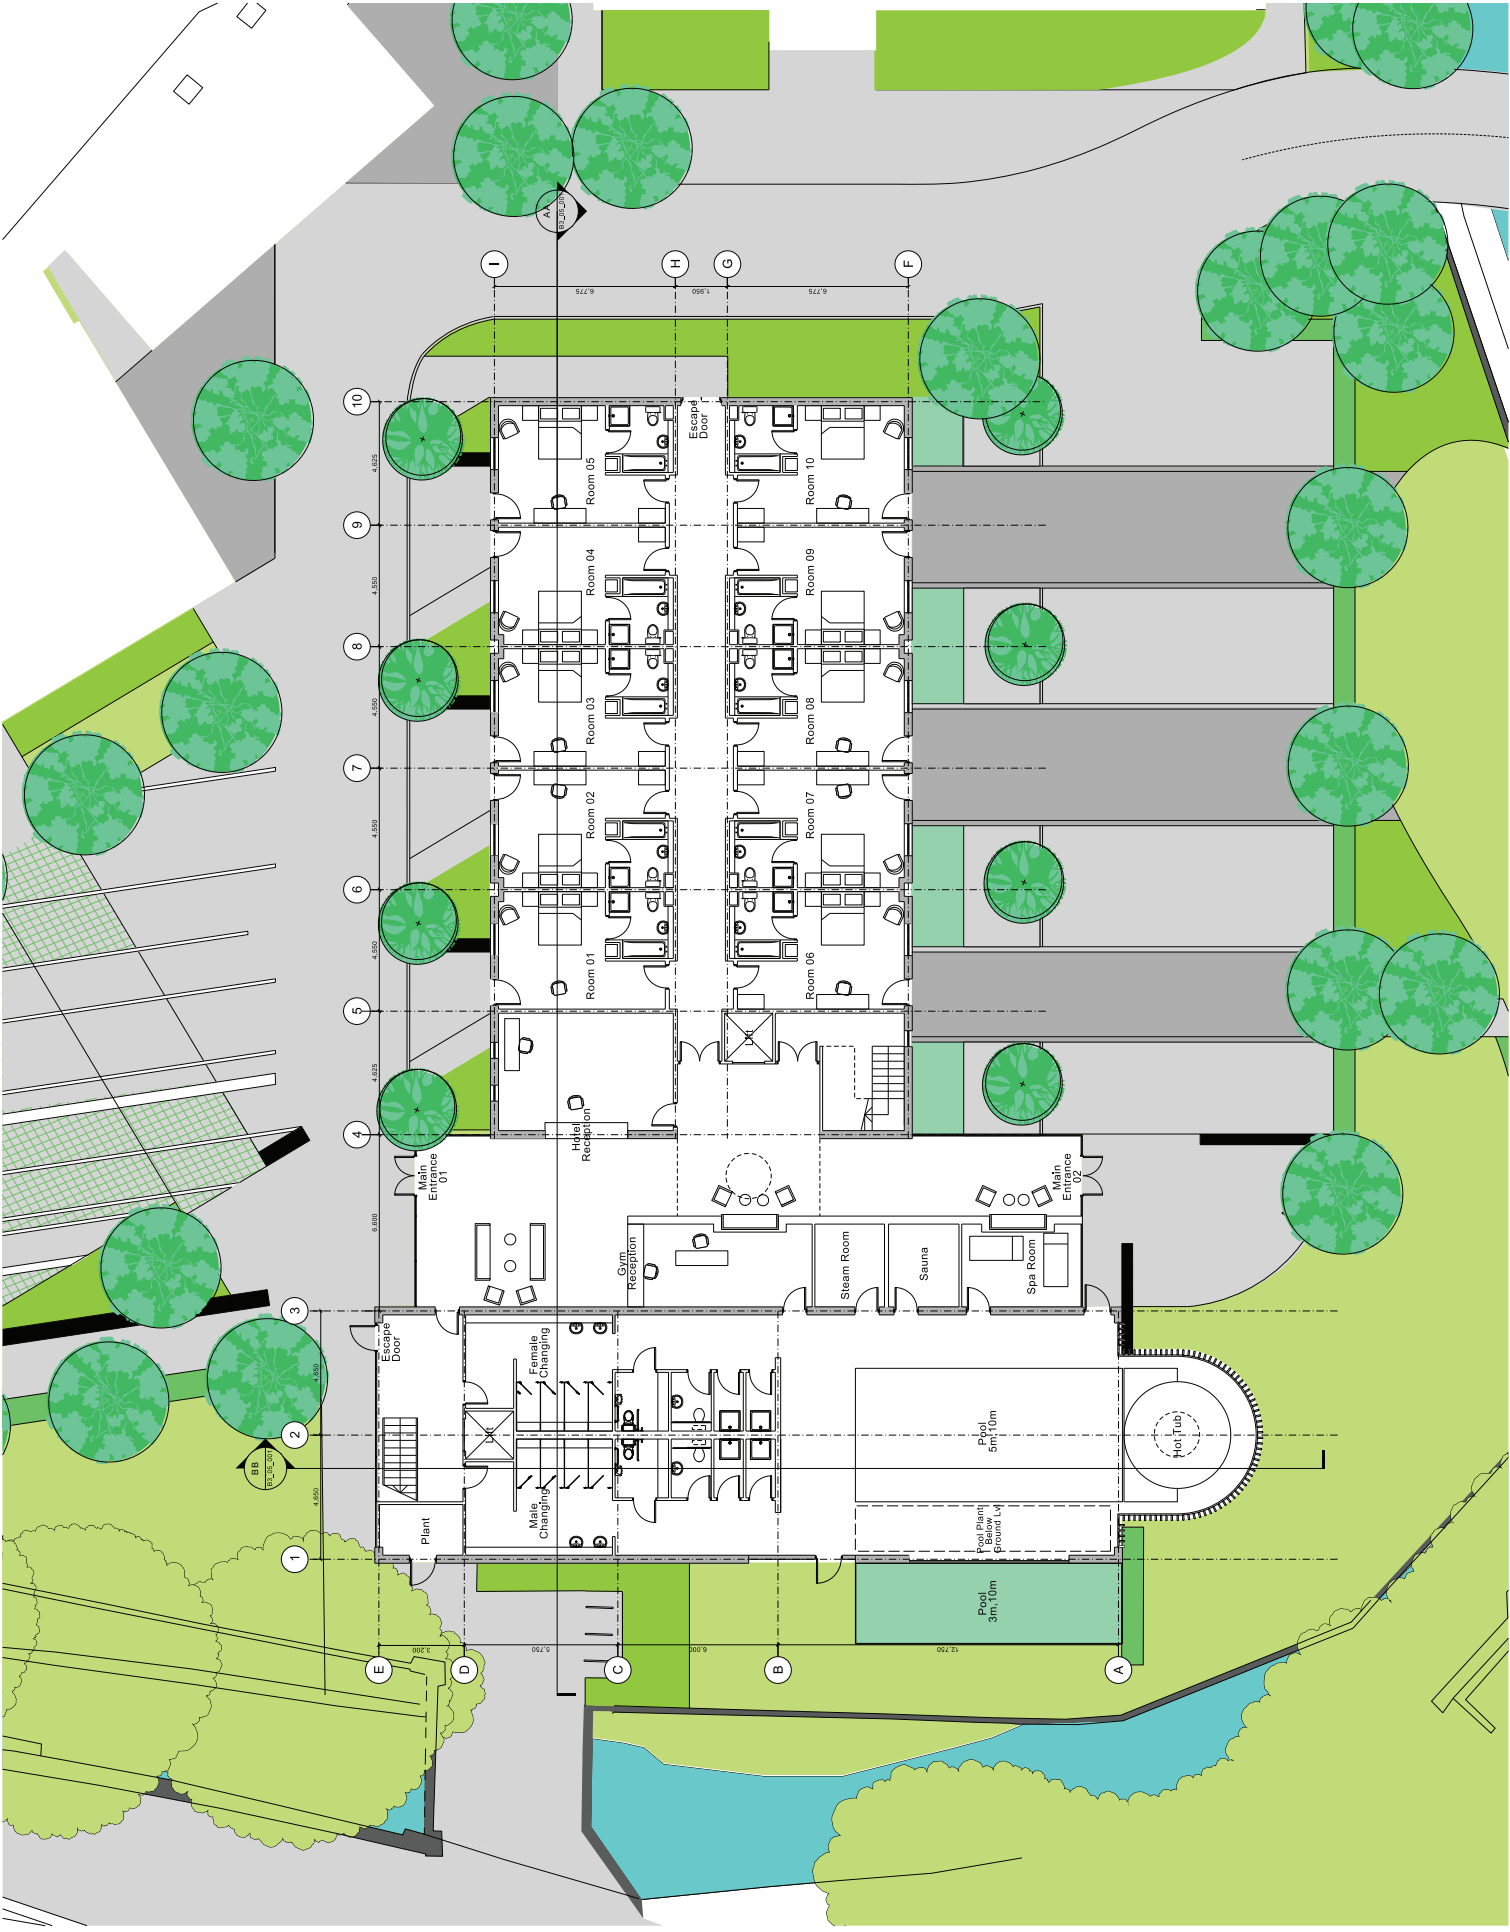

5plus architects
 4th Floor
 27, Leifur Eiríksson
 Háskólabíó
 101 Reykjavík
 +46 030 238 02 01
 www.5plusarchitects.com

5plus architects
 PROJECT: Hotel
 Masterplan
 11th, 10th, 9th, 8th, 7th, 6th, 5th, 4th, 3rd, 2nd, 1st, Ground Floor
 DATE: 28.05.13
 DRAWN: JMI
 CHECKED: JMI
 PROJECT LEADER: JMI
 PLANNING: JMI
 DRAWING NO: 05024_01_02_000
 REVISION: A
 ARCHITECTS: J. Magnússon, J. Hreinn, J. Þorvaldur

Scale: 1:1000
 7