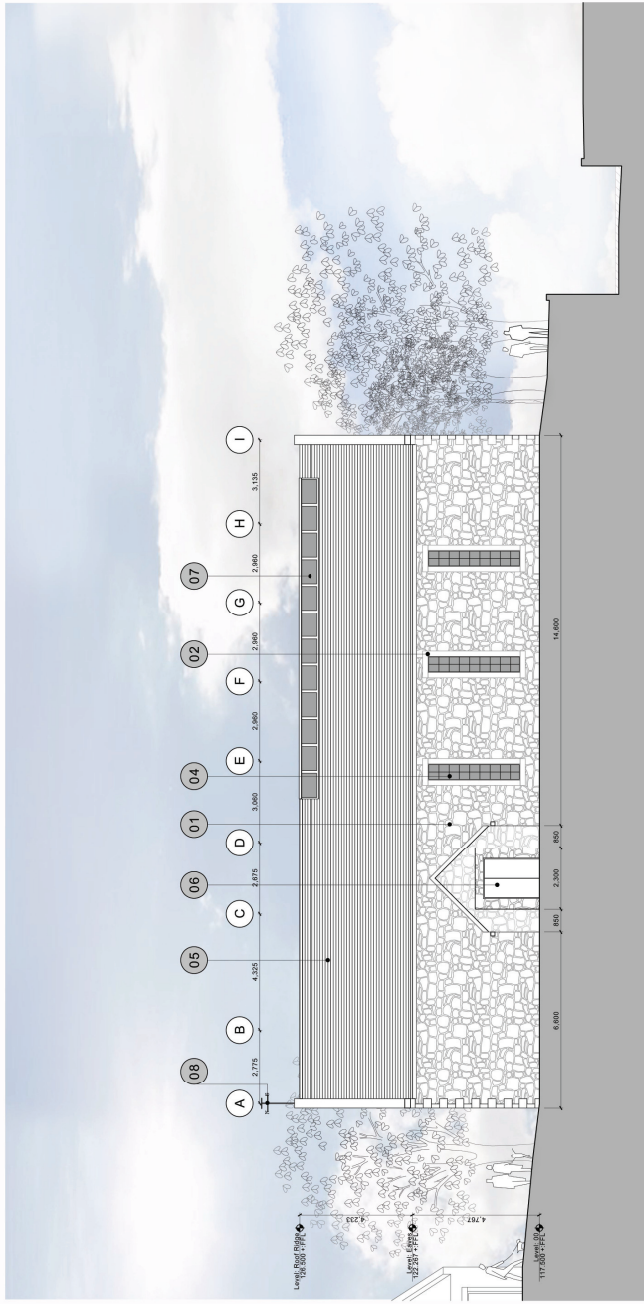

Elevation 01 (West Facing)