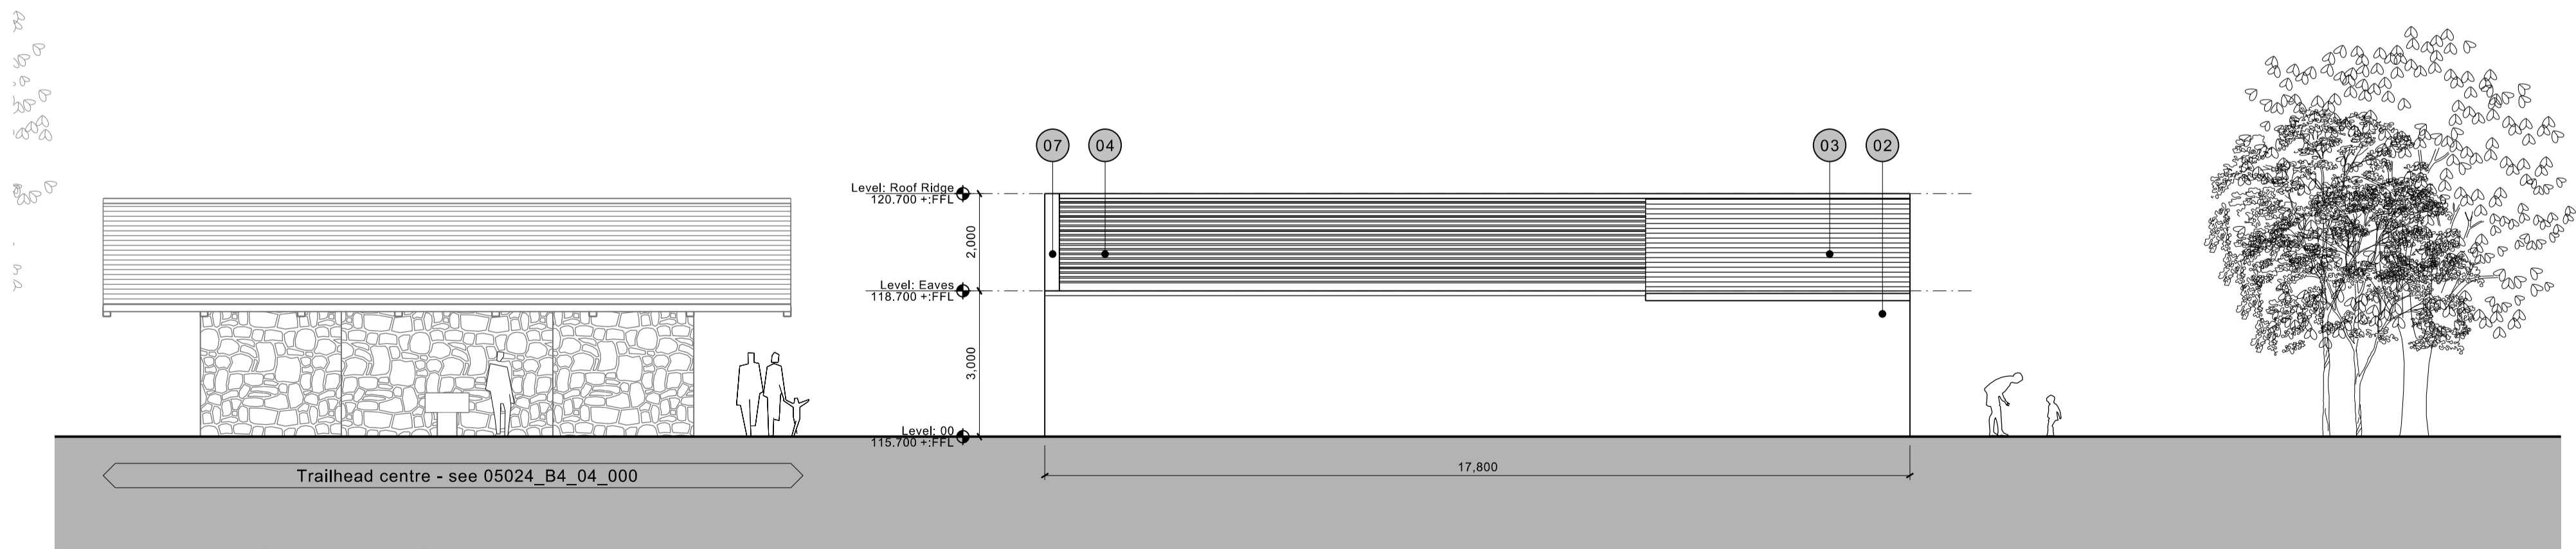

KEY PLAN:

Elevation 01 - North-east facing

Elevation 02 - South-east facing

Elevation 04 - North-west facing

Key

- 01 Sandstone
- 02 Render
- 03 Slate
- 04 Timber louvres in natural finish
- 05 Dressed sandstone lintel
- 06 Timber framed louvre door in natural finish
- 07 Aluminium flashing

Elevation 03 - South-west facing

REV: | DATE: | DETAILS: