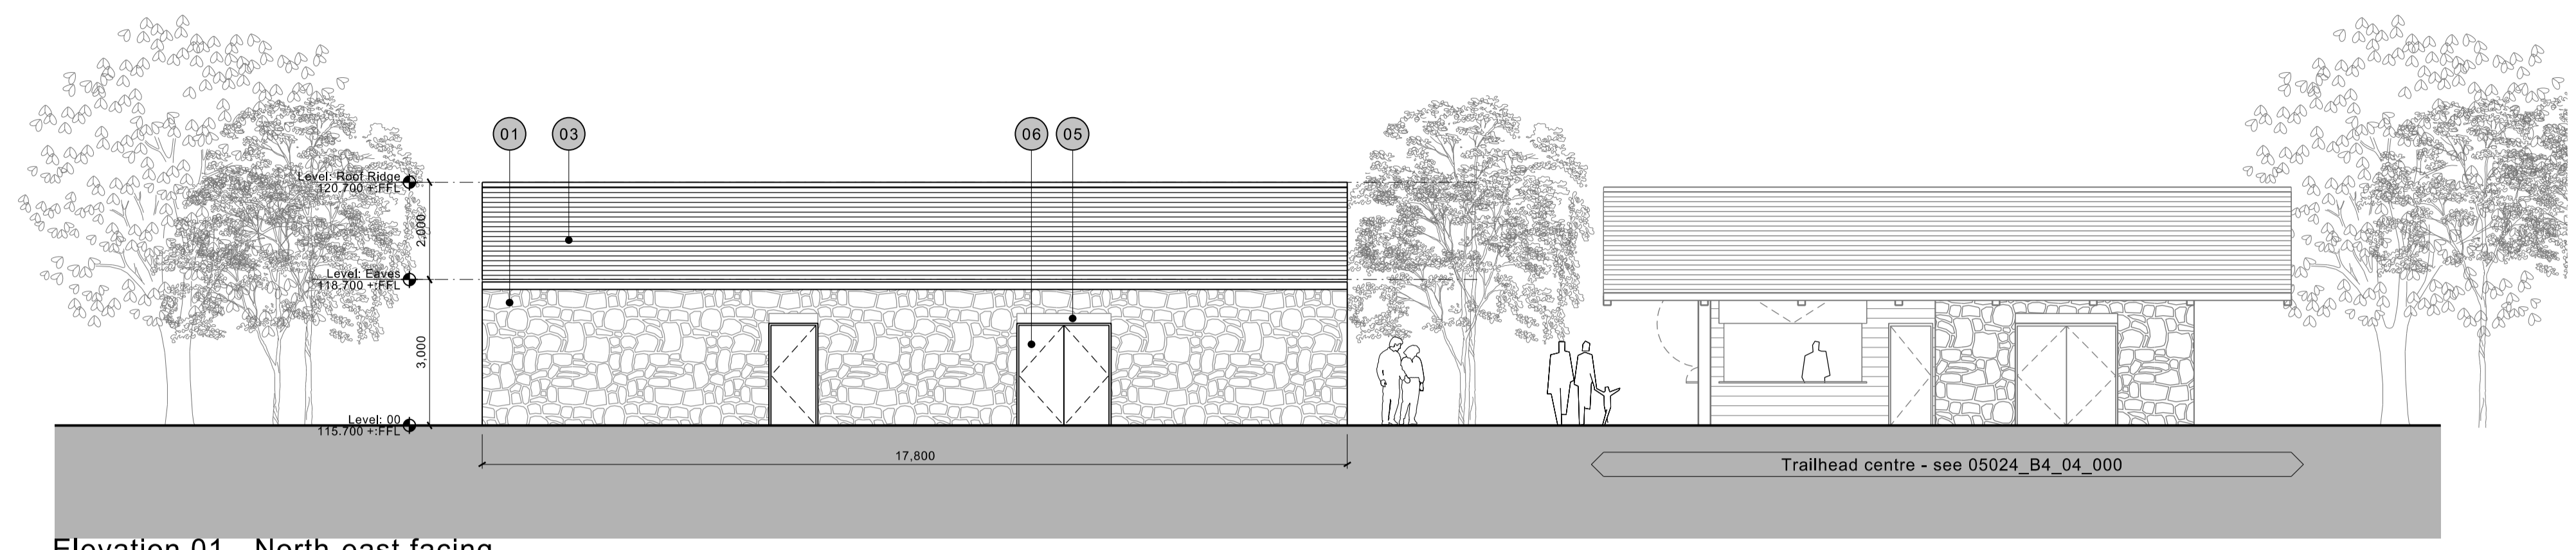

KEY PLAN:

Elevation 01 - North-east facing

Elevation 02 - South-east facing

Elevation 04 - North-west facing

Key

- 01 Sandstone
- 02 Render
- 03 Slate
- 04 Timber louvres in natural finish
- 05 Dressed sandstone lintel
- 06 Timber framed louvre door in natural finish
- 07 Aluminium flashing

Elevation 03 - South-west facing

REV: | DATE: | DETAILS: