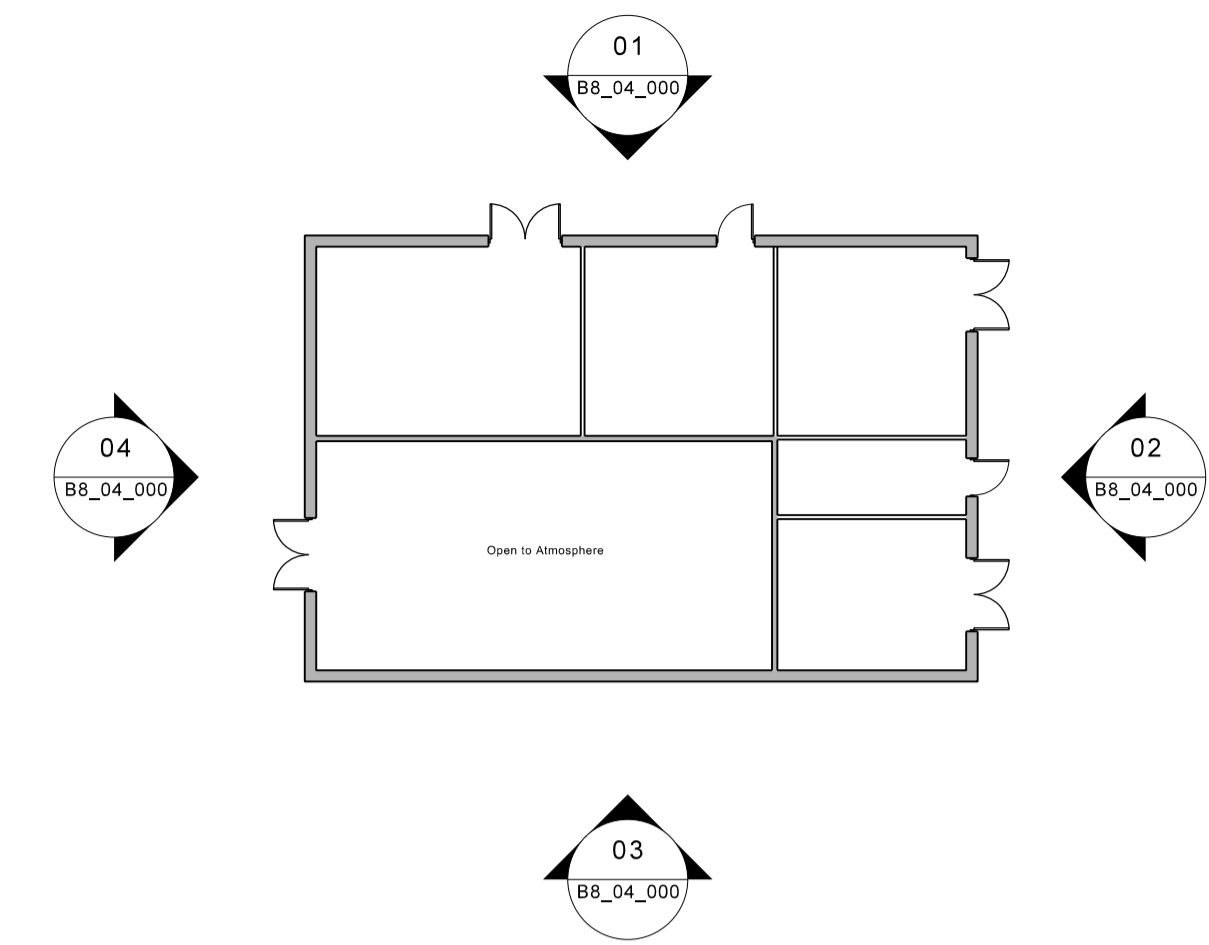

KEY PLAN:

Elevation 01 - North-east facing

Elevation 02 - South-east facing

Elevation 04 - North-west facing

Key

- 01 Sandstone
- 02 Render
- 03 Slate
- 04 Timber louvres in natural finish
- 05 Dressed sandstone lintel
- 06 Timber framed louvre door in natural finish
- 07 Aluminium flashing

Elevation 03 - South-west facing

REV: | DATE: | DETAILS: