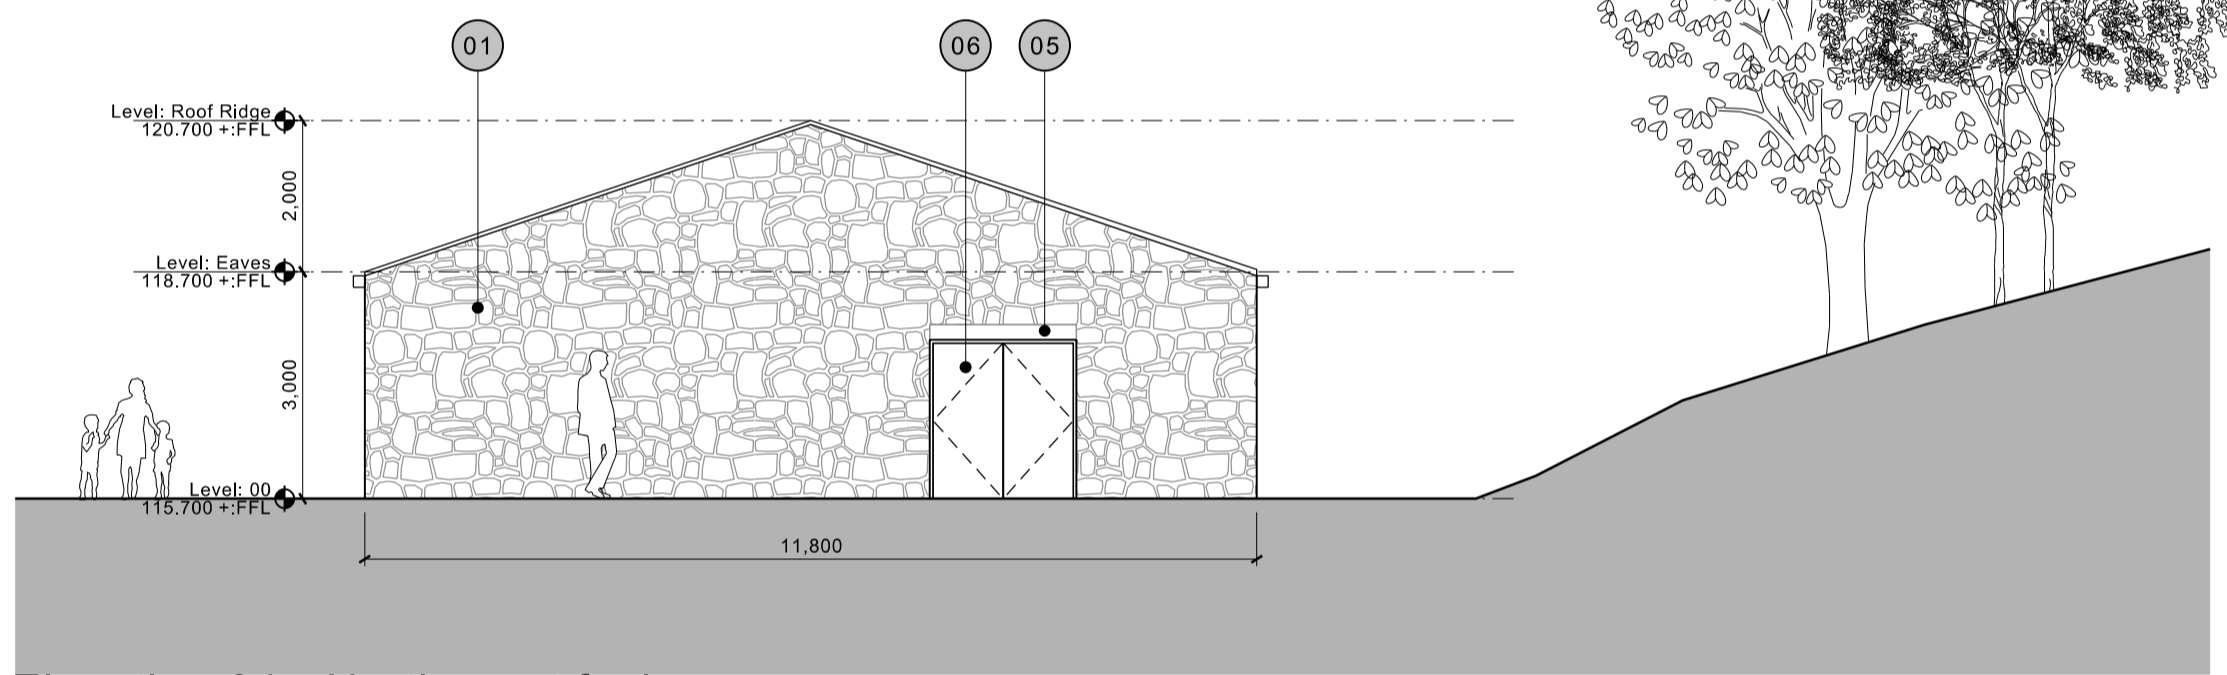

KEY PLAN:

Elevation 01 - North-east facing

Elevation 02 - South-east facing

Elevation 04 - North-west facing

Key

- 01 Sandstone
- 02 Render
- 03 Slate
- 04 Timber louvres in natural finish
- 05 Dressed sandstone lintel
- 06 Timber framed louvre door in natural finish
- 07 Aluminium flashing

Elevation 03 - South-west facing

REV: | DATE: | DETAILS: