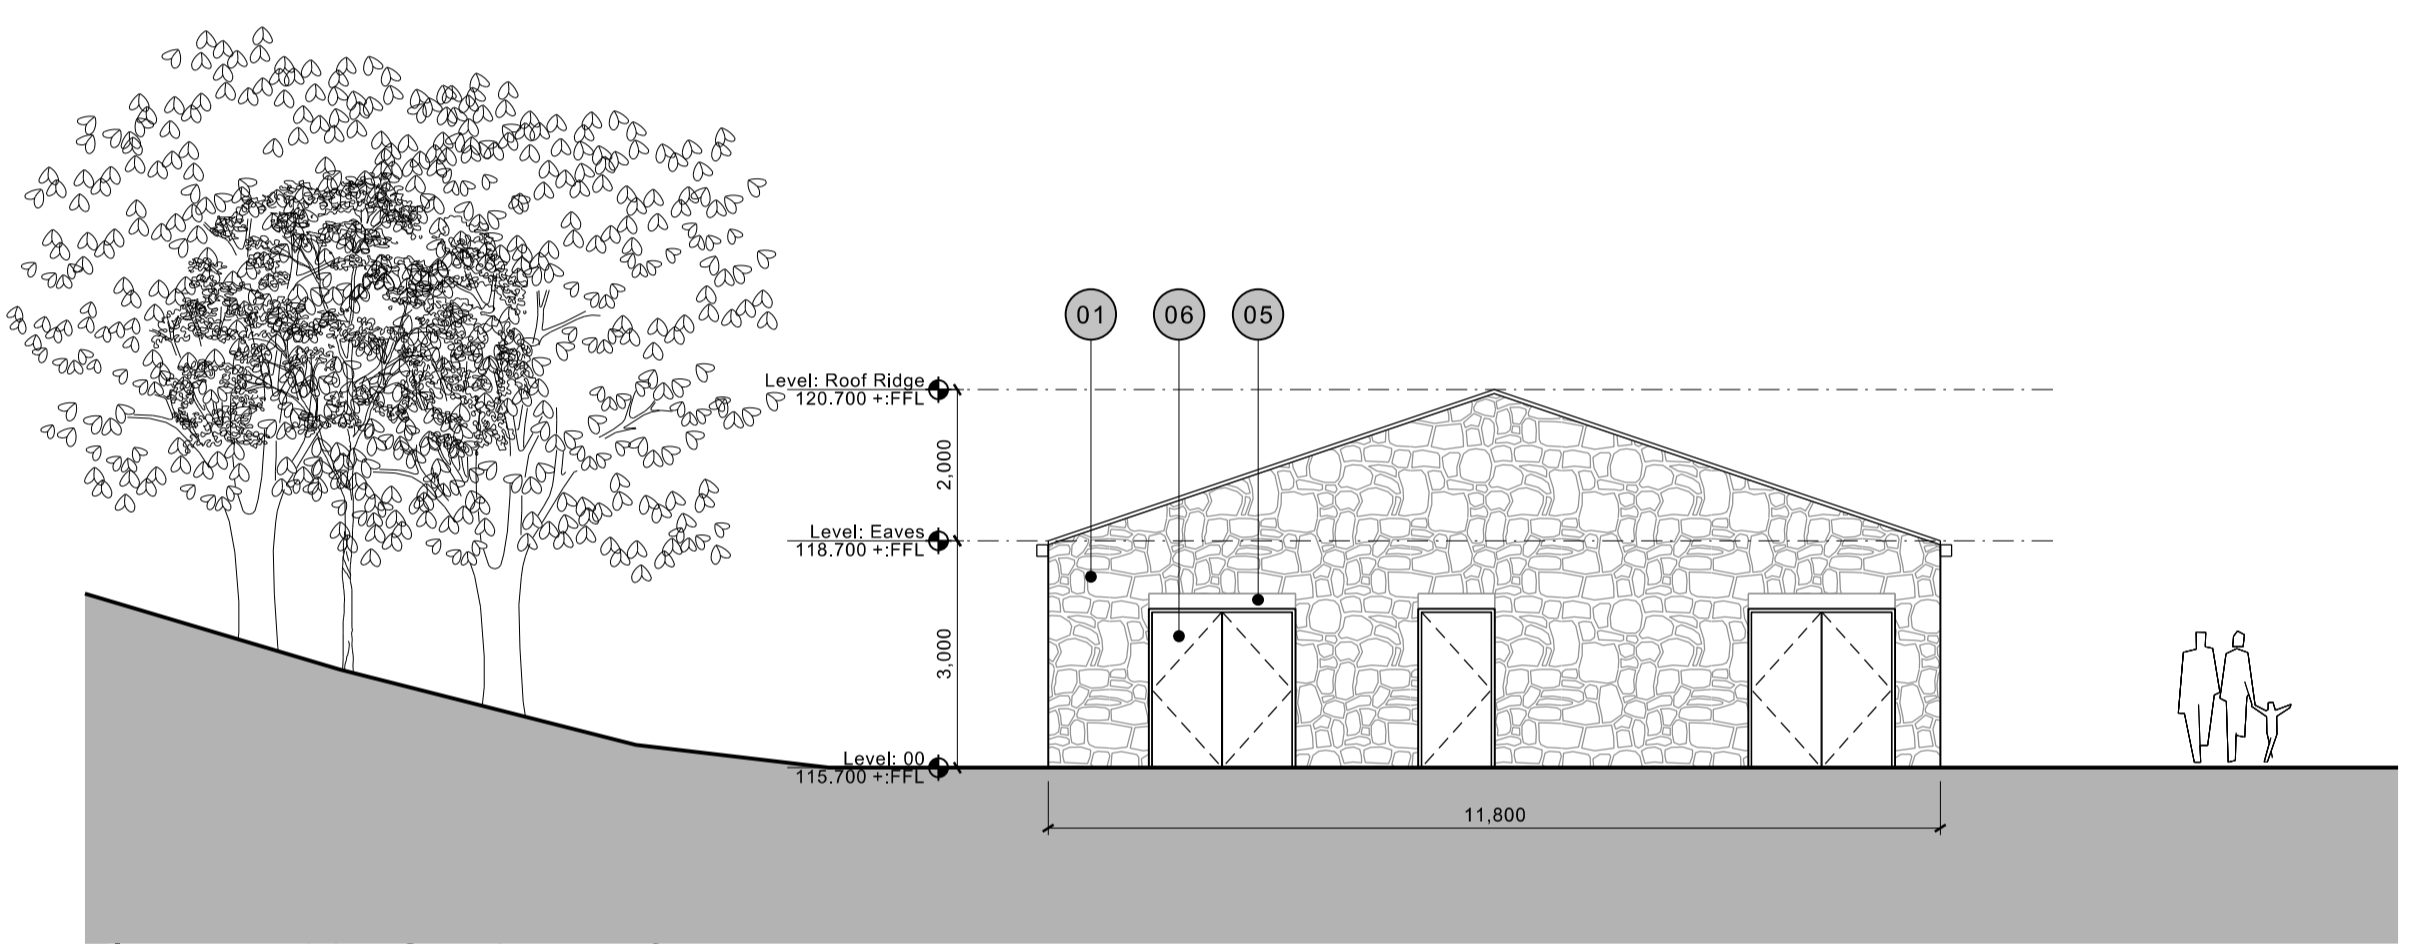

KEY PLAN:

Elevation 01 - North-east facing

Elevation 02 - South-east facing

Elevation 04 - North-west facing

Key

- 01 Sandstone
- 02 Render
- 03 Slate
- 04 Timber louvres in natural finish
- 05 Dressed sandstone lintel
- 06 Timber framed louvre door in natural finish
- 07 Aluminium flashing

Elevation 03 - South-west facing

REV: | DATE: | DETAILS: