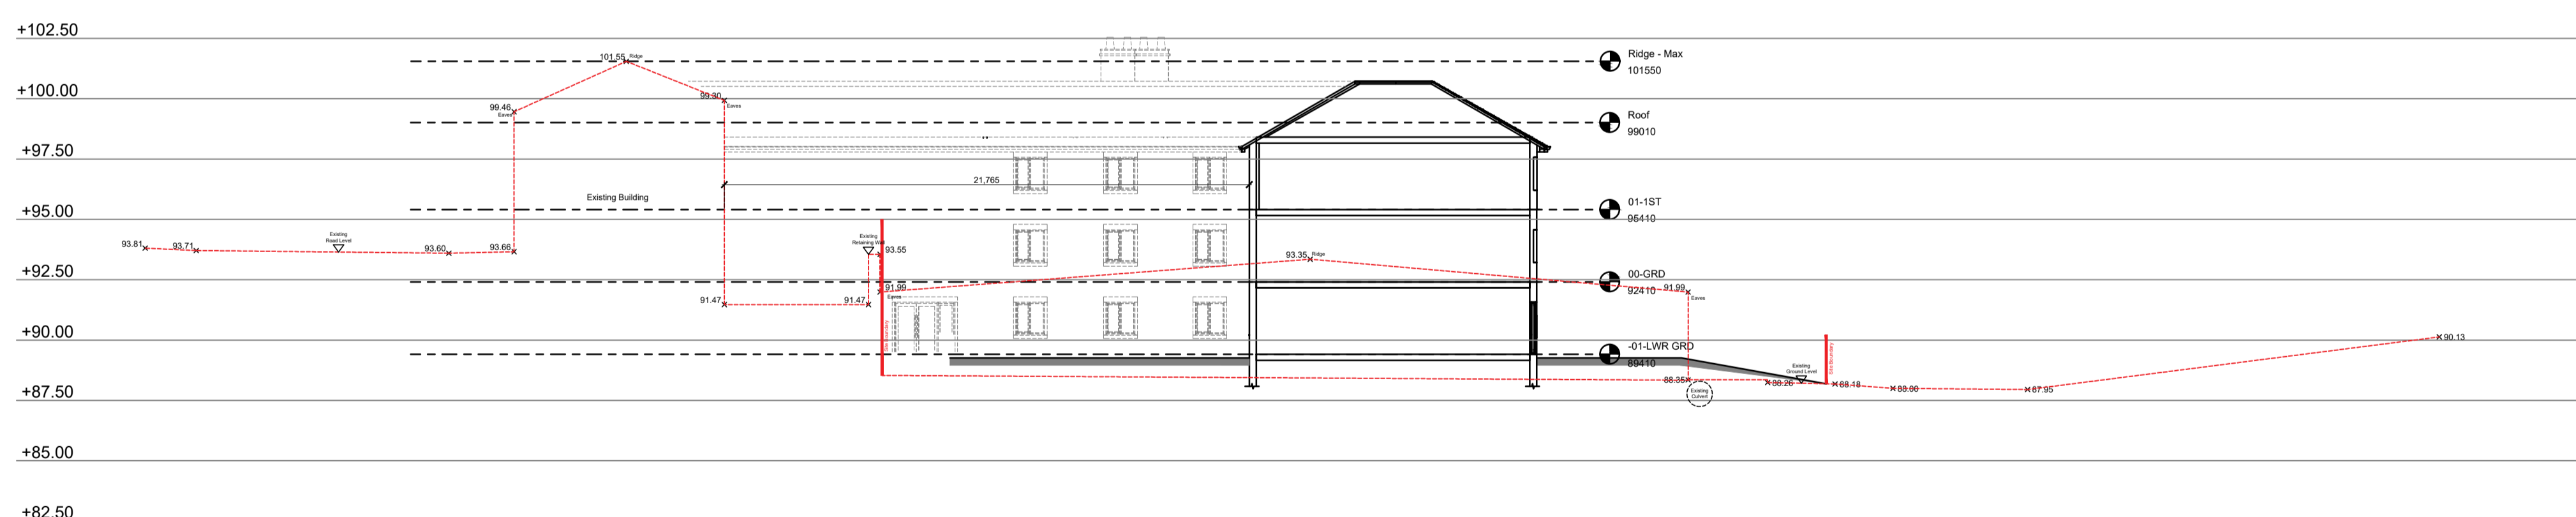

Proposed Section A-A

Proposed Section B-B

Proposed Section C-C

Proposed Site

Rev	Date	Revision Description	Drawn By	Approved By
A	22/06/23	Turning head has been added to the drawing as per the Transport Consultant Report	LW	JB
-	01/01/21	Original Drawing	JB	JB

Drawing Title
 Proposed Site Sections

A1 Scale: 1:200
 A3 Scale:

Job Number: H.21.78
 Drawing Number: (9) 26
 Revision: A

Drawing Issue
PLANNING