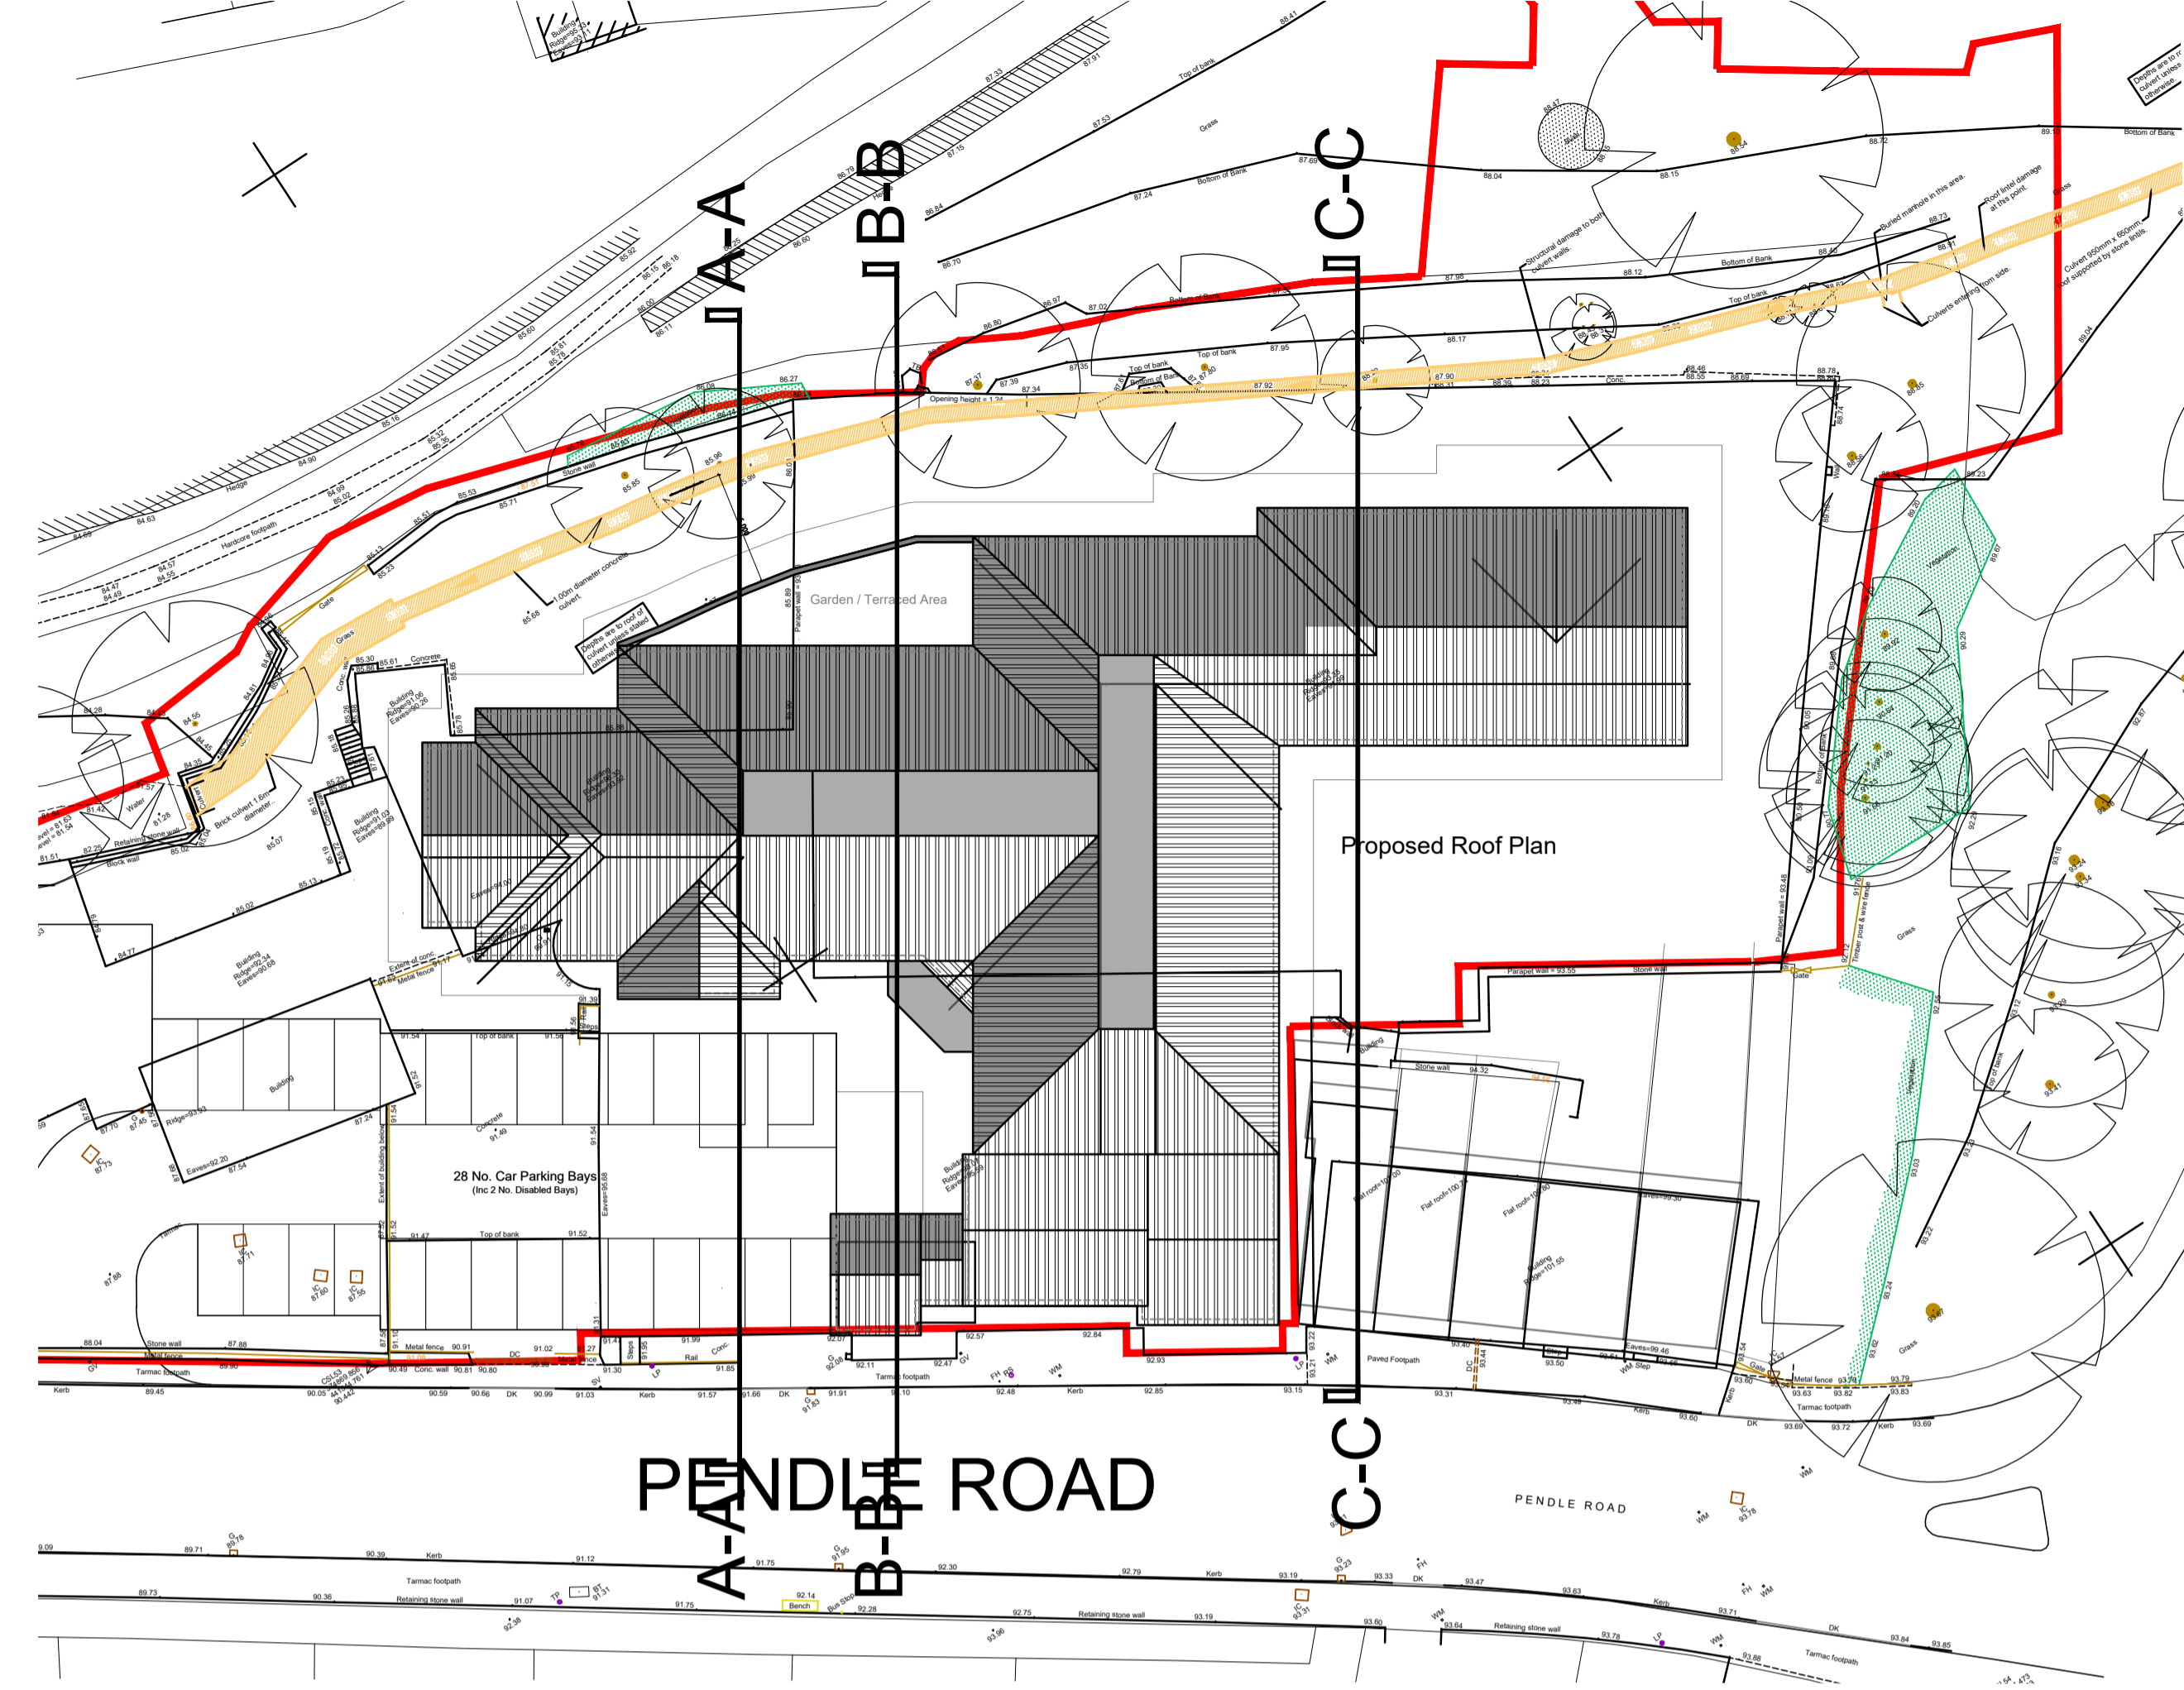

Proposed Section A-A

Proposed Section B-B

Proposed Section C-C

Proposed Site

Rev	Date	Revision Description	Drawn By	Approved By
A	22/06/23	Turning head has been added to the drawing as per the Transport Consultant Report	LW	JB
-	01/01/21	Original Drawing	JB	JB

Drawing Title
 Proposed Site Sections

A1 Scale: 1:200
 A3 Scale:

Job Number: H.21.78
 Drawing Number: (9) 26
 Revision: A

Drawing Issue
PLANNING