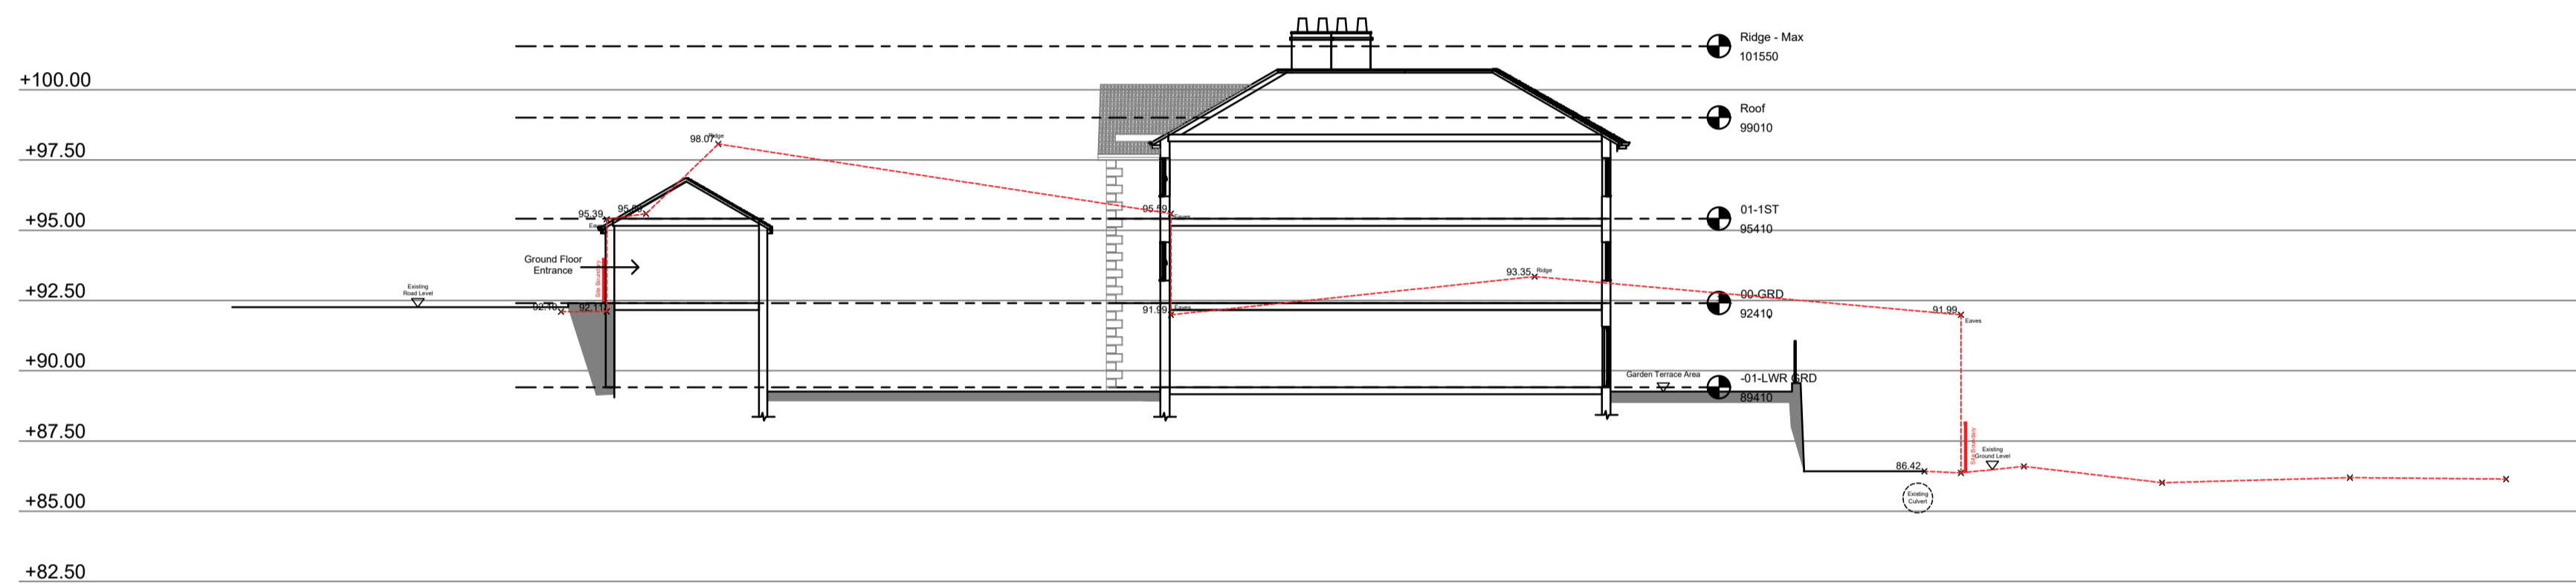

Proposed Section A-A

Proposed Section B-B

Proposed Section C-C

Proposed Site

Rev	Date	Revision Description	Drawn By	Approved By
A	22/06/23	Turning head has been added to the drawing as per the Transport Consultant Report	LW	JB
-	01/01/21	Original Drawing	JB	JB

Drawing Title
 Proposed Site Sections

A1 Scale: 1:200
 A3 Scale:

Job Number: H.21.78
 Drawing Number: (9) 26
 Revision: A

Drawing Issue
PLANNING