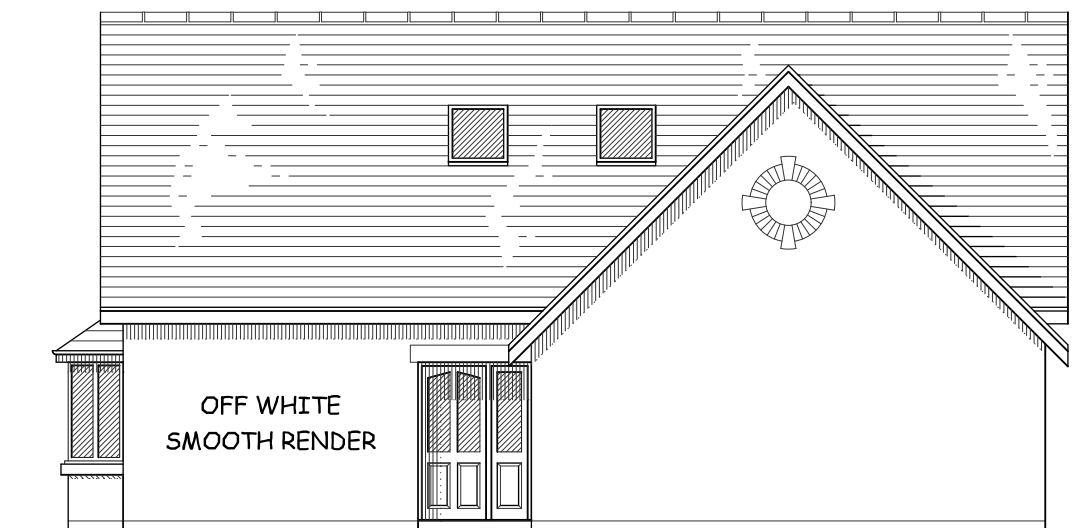

FRONT ELEVATION

ARTSTONE OR CONCRETE
WINDOW LINTELS AND CILLS
TO LOCAL AUTHORITY APPROVAL

SIDE ELEVATION

REAR ELEVATION

SIDE ELEVATION

PLOT 2

GUARDIAN HOMES
These drawings are copyright of Guardian Homes and must not be reproduced, photocopied, disclosed or passed to a third party without written permission
 Client: JANET SEED
 Site: PLOT 2 BROAD MEADOW CHIPPING
 Drawing Title: ELEVATIONS
 Date: 29.05.2013 Drawn: J. C.
 Scale: 1 : 100 at A3 Drg. No: SK / 20
 Do not scale use written dimensions only