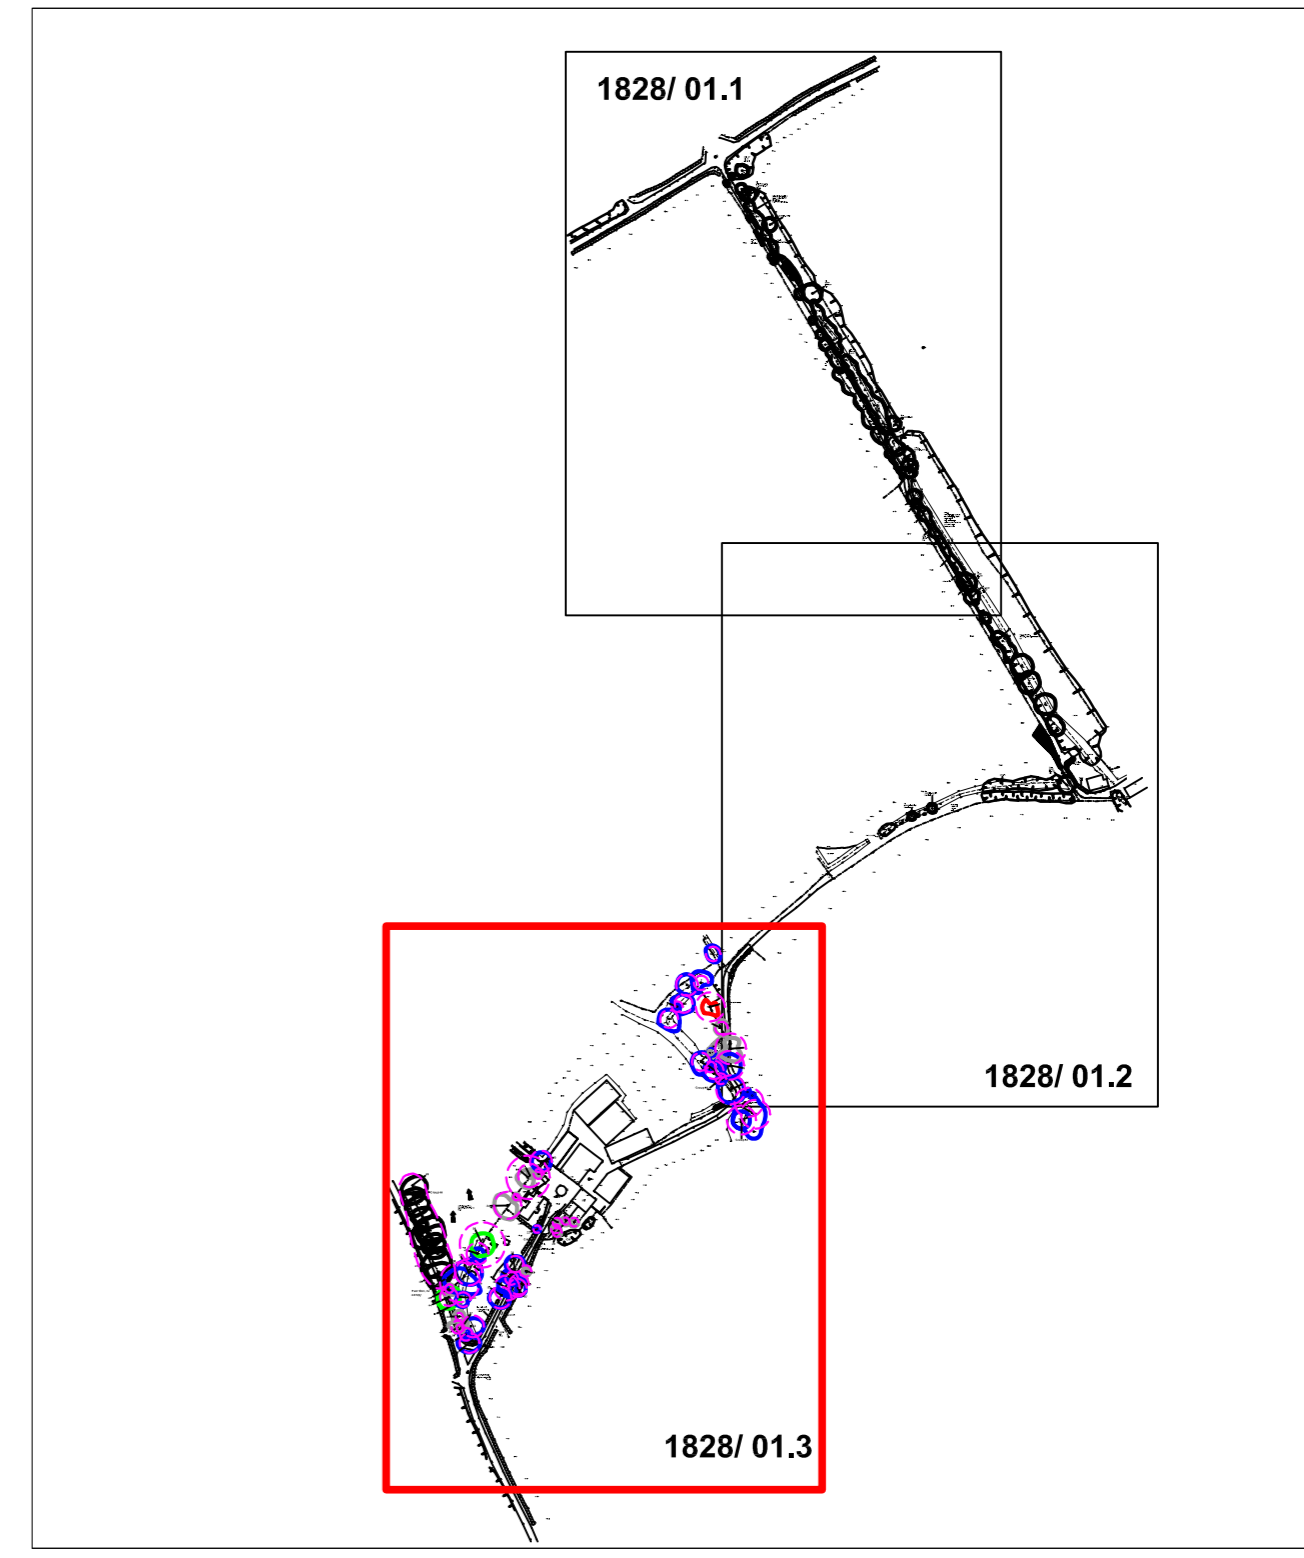

KEY

	CATEGORY U: Serious, irremediable defect with early loss expected/trees showing signs of overall decline/suppressing trees of better quality. Unsuitable for retention but may have desirable conservation value
	CATEGORY A: Good/moderately good quality and value. Retention most desirable.
	CATEGORY B: Moderately/fair quality and value. Retention desirable but has some defect which downgrades value.
	CATEGORY C: Low quality and value. Tree possibly expendable but should be retained if appropriate to development.
	TREES OFF SITE - trees not surveyed in detail and location and statistics are estimates only. Category grade not necessarily provided.
	CONIFER SPECIES - any category
	CENTRE OF TREE/SHRUB.
	TREES PROTECTED BY TREE PRESERVATION ORDER (Area, Group, Woodland or Individual)
	ROOT PROTECTION AREA (RPA) The root protection Area is the minimum area around a tree which should be left undisturbed in order to avoid damage to the roots or rooting environment. If work needs to be carried out within the RPA then specialist surfaces or specialist construction techniques must be considered. Care must also be taken to avoid ground compaction within the RPA and storage of materials is not permitted. No excavations shall be carried out within the RPA unless agreed with the LPA. Any agreed excavations must only be carried out by hand.

ELMRIDGE FARM, CHIPPING

Tree survey

REVISIONS	

NOTE
 Please see Drawing 1828_01.1
 for Tree Survey Schedules

Project ELMRIDGE FARM, CHIPPING	
Title TREE SURVEY PLAN	
Client MRS HAYHURST	
Date DECEMBER 2012	Scale 1:500 @ A1
Drawn LAC	Drawing No. 1728_01.3
Checked	Revision
© The Appleton Group, 17 Chorley Old Road, Bolton BL1 3AD. Tel: 01204 393006. Fax: 01204 388792 Web: www.appletongroup.co.uk Email: bolton@appletongroup.co.uk Bolton Bristol The Wirral N.Ireland	