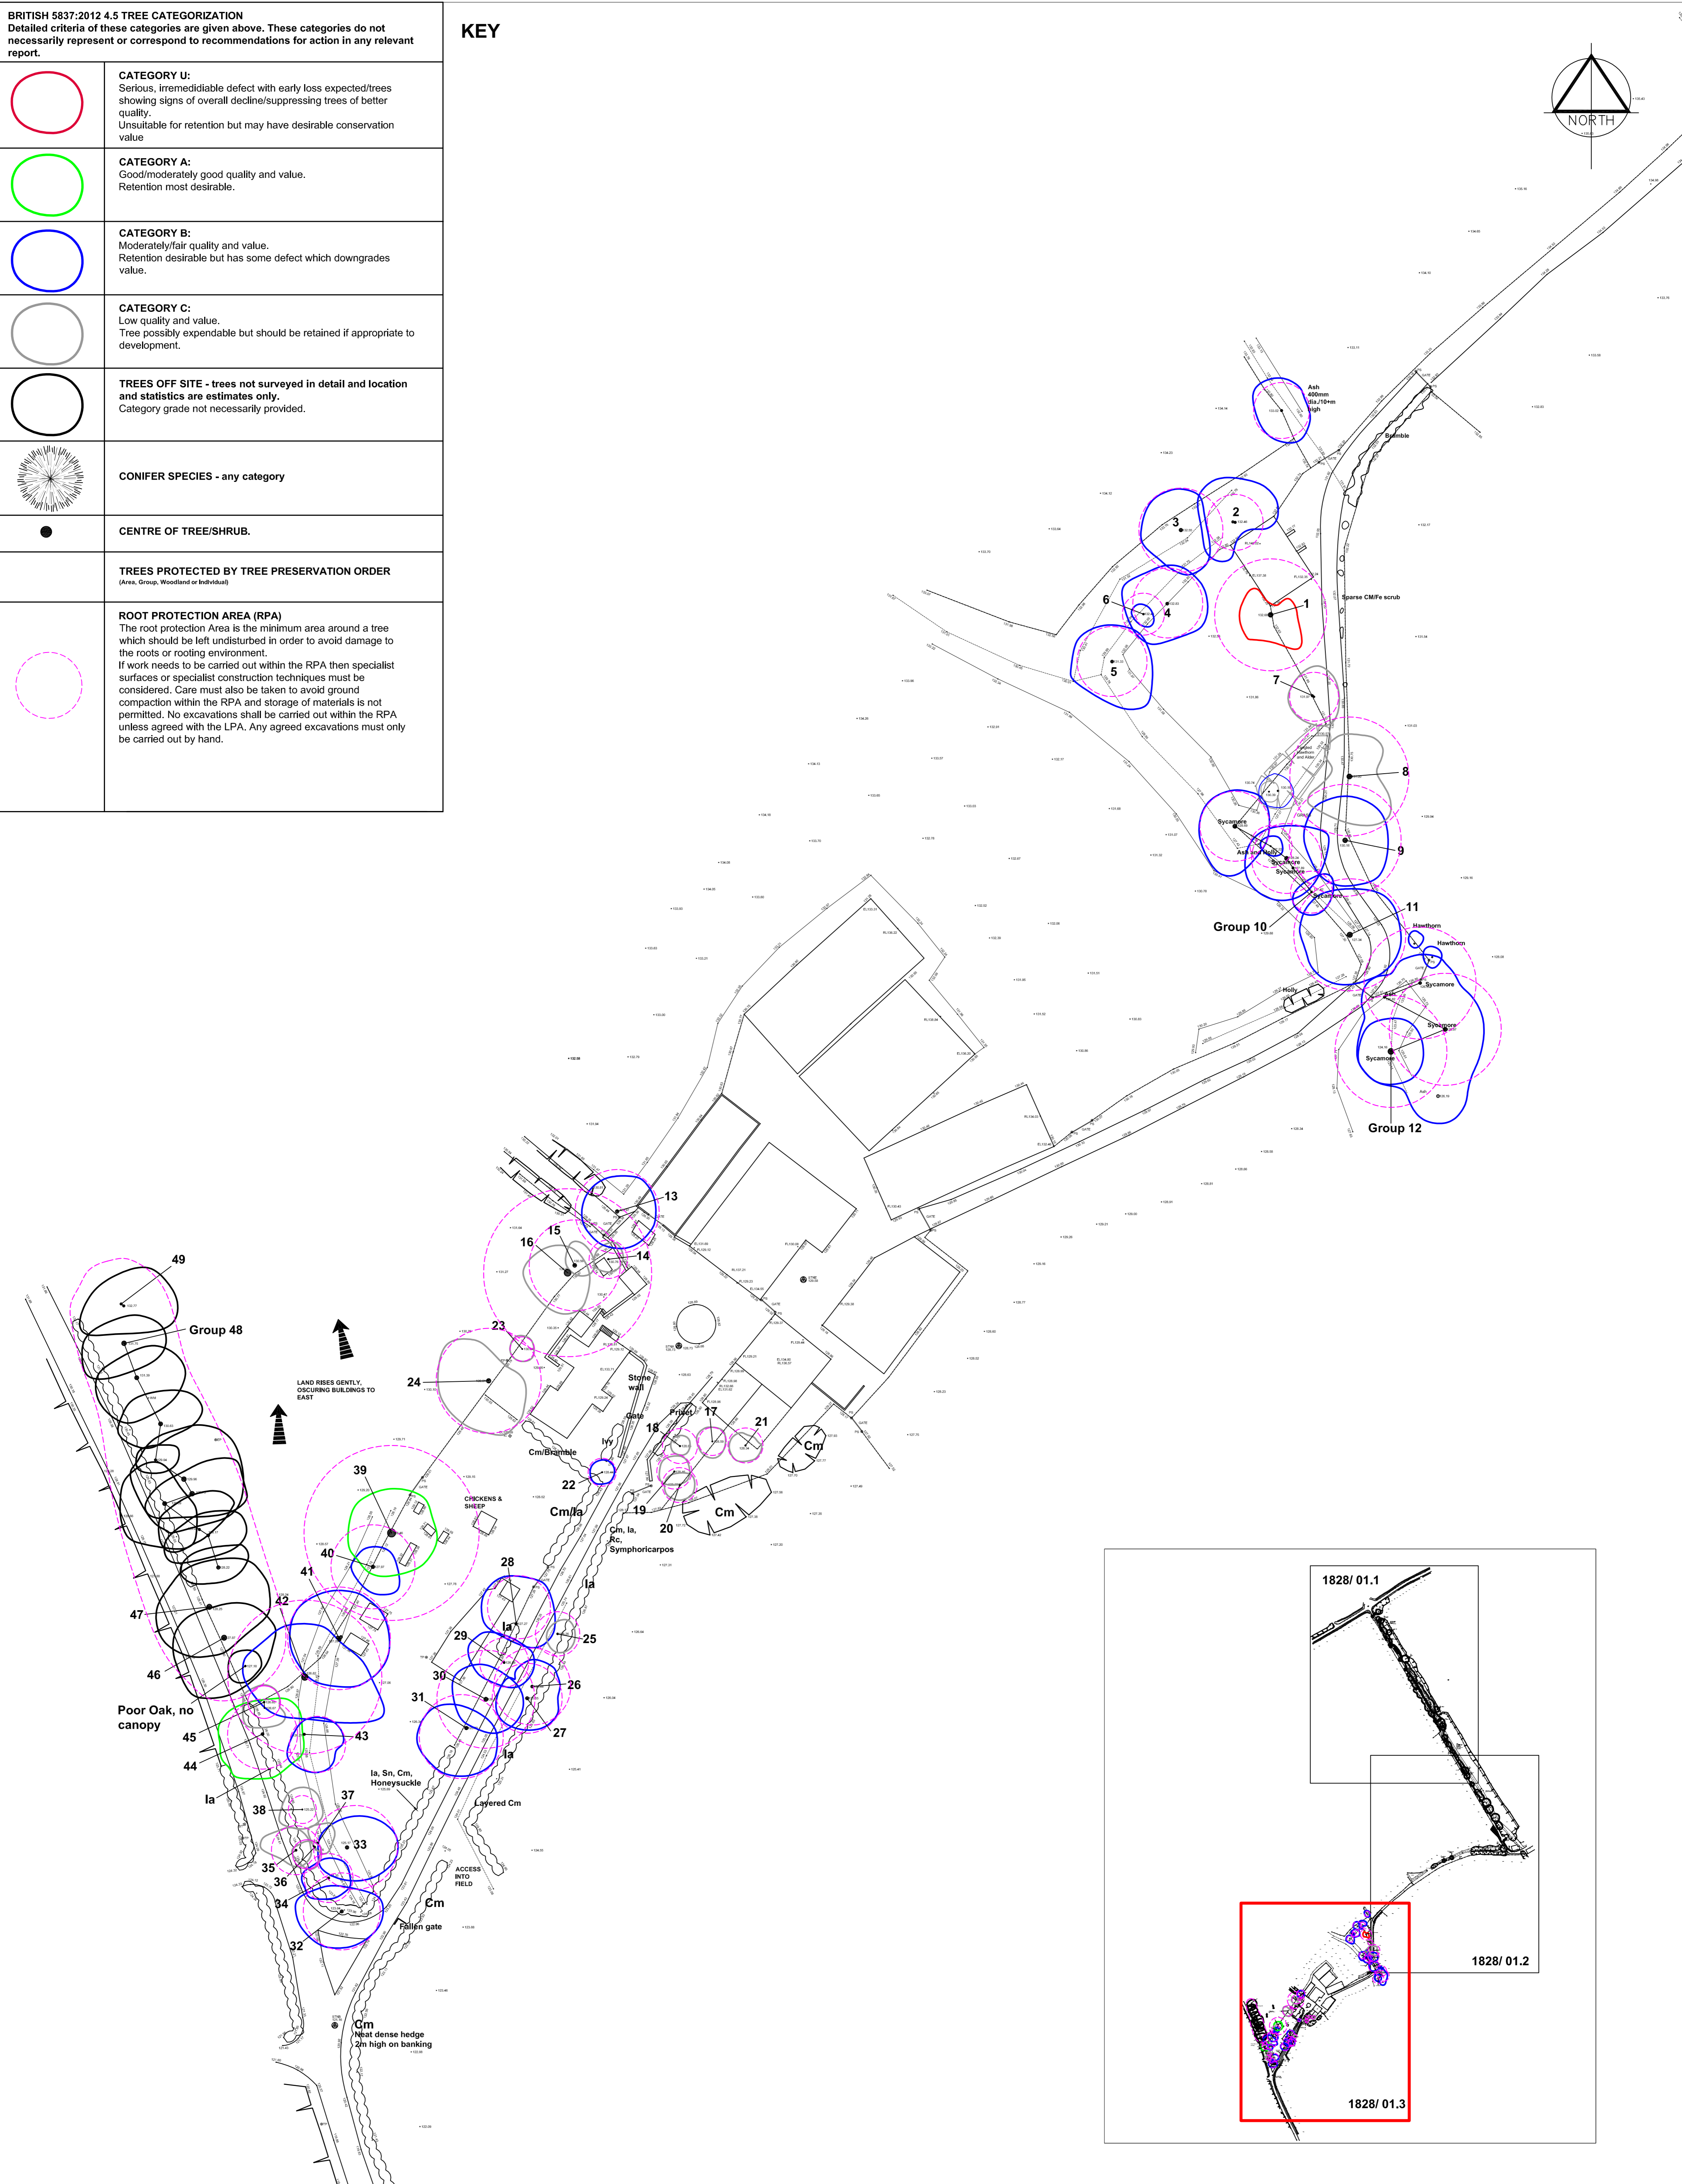

BRITISH 5837:2012 4.5 TREE CATEGORIZATION
 Detailed criteria of these categories are given above. These categories do not necessarily represent or correspond to recommendations for action in any relevant report.

KEY

	CATEGORY U: Serious, irremediable defect with early loss expected/trees showing signs of overall decline/suppressing trees of better quality. Unsuitable for retention but may have desirable conservation value
	CATEGORY A: Good/moderately good quality and value. Retention most desirable.
	CATEGORY B: Moderately/fair quality and value. Retention desirable but has some defect which downgrades value.
	CATEGORY C: Low quality and value. Tree possibly expendable but should be retained if appropriate to development.
	TREES OFF SITE - trees not surveyed in detail and location and statistics are estimates only. Category grade not necessarily provided.
	CONIFER SPECIES - any category
	CENTRE OF TREE/SHRUB.
	TREES PROTECTED BY TREE PRESERVATION ORDER (Area, Group, Woodland or Individual)
	ROOT PROTECTION AREA (RPA) The root protection Area is the minimum area around a tree which should be left undisturbed in order to avoid damage to the roots or rooting environment. If work needs to be carried out within the RPA then specialist surfaces or specialist construction techniques must be considered. Care must also be taken to avoid ground compaction within the RPA and storage of materials is not permitted. No excavations shall be carried out within the RPA unless agreed with the LPA. Any agreed excavations must only be carried out by hand.